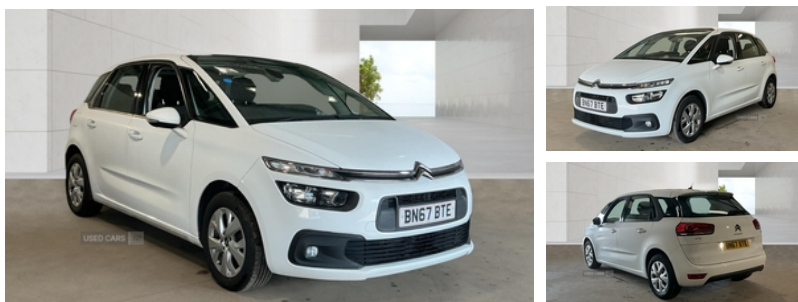

Citroen C4 Picasso 1.6 BlueHDi Touch Edition 5dr | Sep 2017

DUE SOON, 1 OWNER FROM NEW, LOW MILES

Car is due in stock soon direct from England, more photos and details to follow once it arrives.

1 Owner from new
Assured mechanical inspection - 62k miles
Privacy glass

Miles:	62000
Fuel Type:	Diesel
Transmission:	Manual
Colour:	White
Engine Size:	1560
CO2 Emission:	100
Tax Band:	Petrol/Diesel (£195 p/a)
Body Style:	MPV
Insurance group:	20E
Reg:	BN67BTE

Technical Specs

DIMENSIONS	
Length:	4438mm
Width:	1826mm
Height:	1610mm
Seats:	5
Luggage Capacity (Seats Up):	537L
Gross Weight:	1950KG
Max. Loading Weight:	630KG
PERFORMANCE & ECONOMY	
Fuel Consum. (Urban Cold):	64.2MPG
Fuel Consum. (Extra Urban):	80.7MPG
Fuel Consum. (Combined):	74.3MPG
Fuel Tank Capacity:	55L
Number Of Gears:	6 SPEED
Top Speed:	117MPH
Acceleration 0-100 km/h:	11.3s
Engine Power BHP:	118BHP