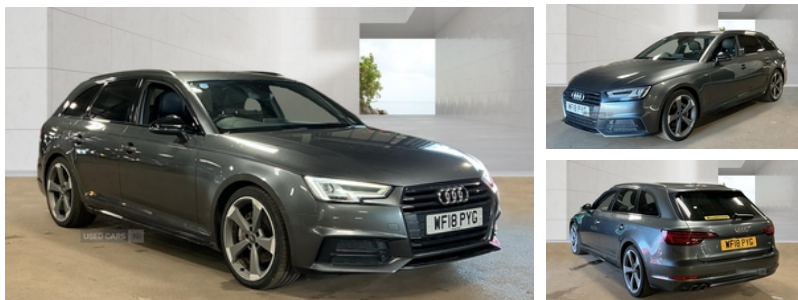

Audi A4 2.0 TDI 190 Black Edition 5dr S Tronic | May 2018

DUE SOON, 2 OWNERS FROM NEW, VIRTUAL DASH

Car is due in stock soon direct from England, more photos and details to follow once it arrives.

- 2 Owners from new
- Assured mechanical inspection - 86k miles
- Heated leather & suede seats
- HDD SATNAV
- Power tailgate
- Privacy glass
- Virtual dash

Visit our website for a finance quote today - www.reillymotors.co.uk

Vehicle Features

2 USB ports, 3 point rear seatbelts x3, 3 spoke flat bottom high multi-function leather steering wheel, 3 zone climate control,

Miles:	86000
Fuel Type:	Diesel
Transmission:	Semi-Automatic
Colour:	Grey
Engine Size:	1968
CO2 Emission:	116
Tax Band:	Petrol/Diesel (£195 p/a)
Body Style:	Estate
Insurance group:	26E
Reg:	WF18PYG

Technical Specs

DIMENSIONS	
Length:	4725mm
Width:	1842mm
Height:	1434mm
Seats:	5
Luggage Capacity (Seats Up):	505L
Gross Weight:	2145KG
Max. Loading Weight:	615KG

PERFORMANCE & ECONOMY	
Fuel Consum. (Urban Cold):	56.5MPG
Fuel Consum. (Extra Urban):	68.9MPG
Fuel Consum. (Combined):	64.2MPG
Fuel Tank Capacity:	40L
Number Of Gears:	7 SPEED
Top Speed:	143MPH
Acceleration 0-100 km/h:	7.9s
Engine Power BHP:	187.7BHP