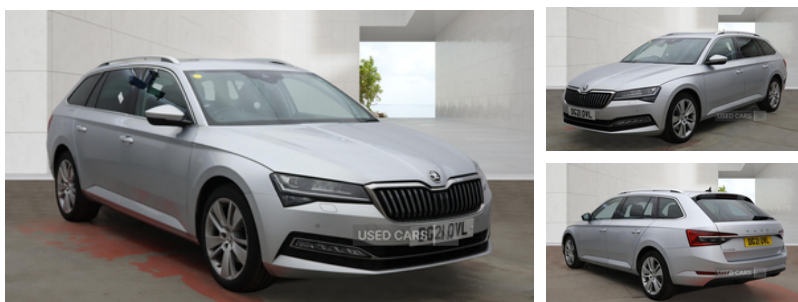

## Skoda Superb 2.0 TDI CR SE L 5dr | Mar 2021

### DUE SOON, 1 OWNER FROM NEW, ESTATE, LEATHER

Car is due in stock soon direct from England, more photos and details to follow once it arrives.

1 Owner from new  
Assured mechanical inspection 78k miles  
Heated leather  
HDD SATNAV  
Privacy glass  
Power tailgate  
Memory seats

### Vehicle Features

2 USB ports, 3 rear seatbelts, 7 airbags - Front, 12v power point in centre console, Aero front windscreen wipers with intermittent function, Alarm with interior monitoring tilt sensor and back up