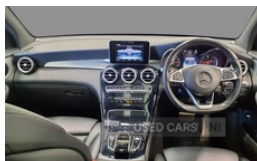

Mercedes GLC-Class GLC 220d 4Matic AMG Line Premium 5dr 9G-Tronic | Jan 2017

DUE SOON, 2 OWNERS FROM NEW, PANORAMIC SUNROOF, LEATHER

Car is due in stock soon direct from England, more photos and details to follow once it arrives.

2 Owners from new
Full service history
Assured mechanical inspection - 85k miles
Heated leather
Memory seats
Power tailgate
HDD SATNAV
Reversing camera
Panoramic roof

Excellent condition, please call for full details.